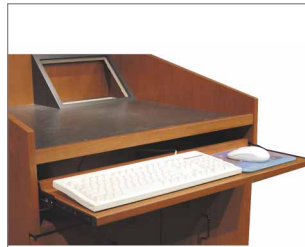

KSI Premier Line Options

PULL OUT DRAWERS & SHELVES FOR KEYBOARDS, VISUAL PRESENTERS, STORAGE ETC.

FLIP UP-FLIP DOWN SIDE SHELF

Surface mount flip up-flip down side shelf for visual presenters and other electronic devices. Also available in a recessed flush version.

KEYBOARD SHELF

Fixed height keyboard/mouse shelf.

Solid

Notched

KEYBOARD DRAWER

Fixed height keyboard/mouse drawer. Optional notched front available.

SECURITY KEYBOARD SHELF

Fixed height keyboard/mouse shelf with a flip down locking security panel.

SIDE PULL OUT DRAWER

Side Pull Out Drawer for a visual presenter. Our standard size is 25.375" x 25" x 8.5".

**PULL OUT SHELF/
FLIP DOWN DOOR**

Pull Out shelf with a flip down door for a visual presenter or other electronic device.

All KSI Premier Line lecterns and Presentation Systems Furniture may be modified to suit your requirements.

For complete technical specifications, product applications and system design, be sure to experience our full line CD!!