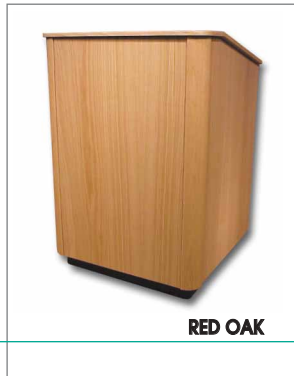

KSI Premier Line Finishes

KSI offers a full selection of finish options to blend with your interior environment. Red oak, select white maple, cherry, mahogany and walnut wood veneers are available in the standard colors shown here.

Options include custom color matching and special order wood species. We can also supply you with a control color sample for your approval prior to finishing your custom color match. Since wood is a natural product, the grain, texture, color and porosity of each piece will vary and an exact color match cannot be guaranteed.

Due to the nature of the printing process of this catalog, we can not guarantee an exact match to colors shown.

RED OAK