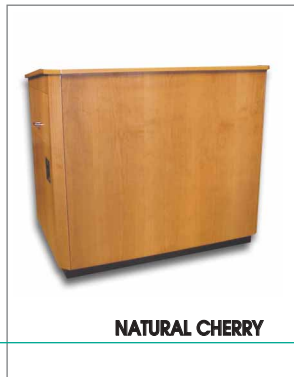

NATURAL CHERRY