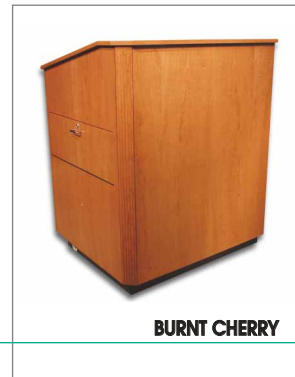

BURNT CHERRY