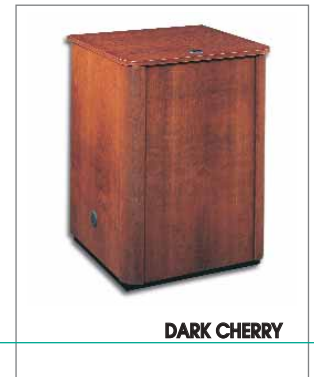

BURNT CHERRY

DARK CHERRY