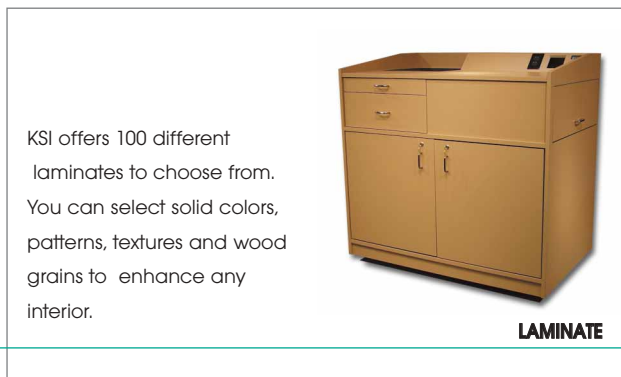

DARK MAHOGANY

WALNUT/DARK WALNUT

RED WALNUT

BLACK CONVERSION VARNISH

LAMINATE

KSI offers 100 different laminates to choose from. You can select solid colors, patterns, textures and wood grains to enhance any interior.