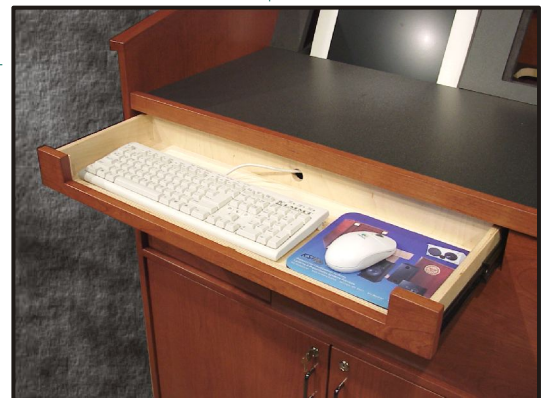

Executive 8

The L-400-40/30 Executive Lectern in cherry with our burnt cherry finish is a smart choice for the corporate environment. Features include a side pull out, an LCD monitor well and touch screen cutout, our notched keyboard drawer, a storage drawer, pull out CPU and rack space and pocket doors.

KSI's notched keyboard drawer makes it easy to use your keyboard and mouse.

We can modify this piece to suit your personal requirements