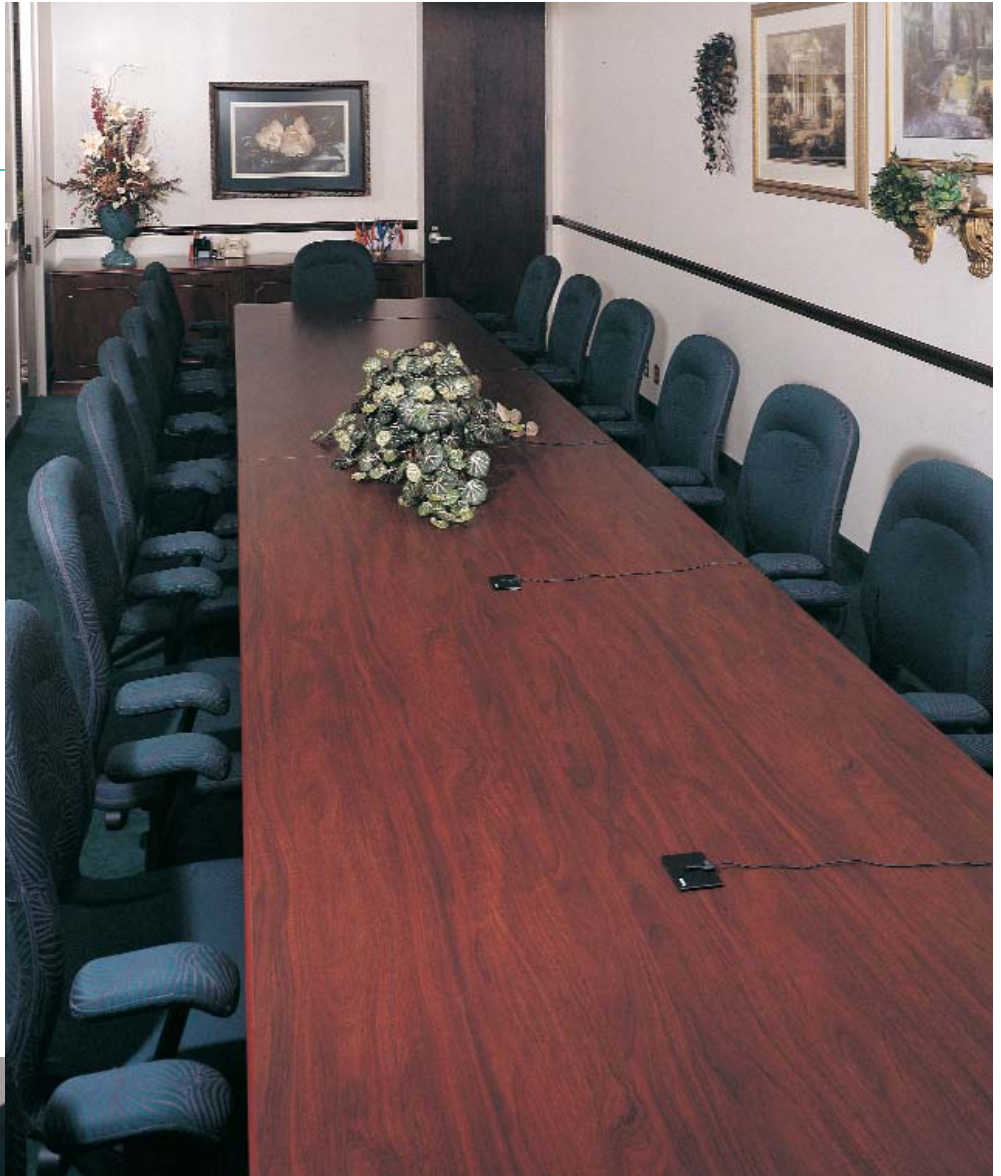

## KSI Conference Tables

fully complement your board room with a large array of shapes and sizes. Sizes from 48" to over 20' are sure to fill any room. Choose from our designs or yours to enhance any interior decor.

Beautiful 20' mahogany conference table. Installation by Ritz AV at the Seventh Day Adventist Headquarters.

RECTANGLE

RACETRACK

ROUNDED RECTANGLE

ROUND

BOAT SHAPE

---

This table is an 84" oval shape with rectilinear legs and a center beam. The squared edge treatment provides a clean and sleek appearance. Veneers are booked matched and sequenced on the table top. Shown in plain sliced red oak with KSI clear natural moisture and alcohol resistant coating.

---

Beautiful walnut veneers and solids are sure to harmonize with your environment. This wedge shaped table features a solid center base with removable access panels. Cutouts in the table surface may be customized to your needs.

All KSI Premier Line lecterns and Presentation Systems Furniture may be modified to suit your requirements.