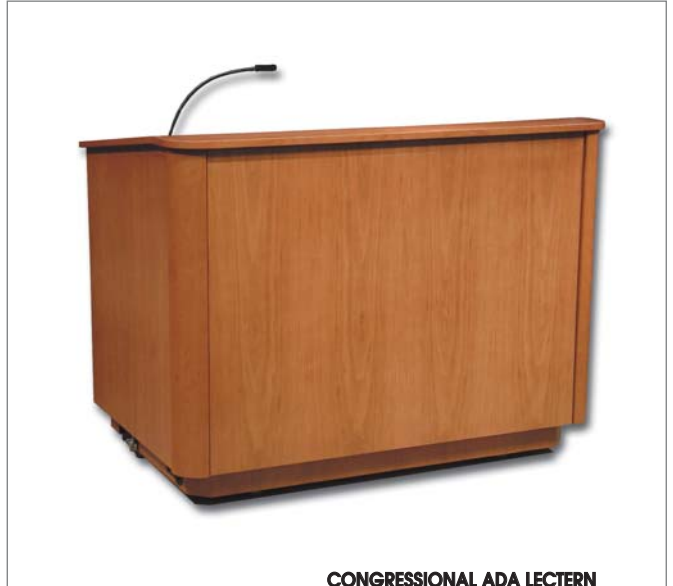

The Ambassador Lectern is designed to meet the requirements for physically challenged individuals. Heavy bottom plate construction and a cantilevered top enable the Ambassador Lectern to be safely used with a wheelchair. For added flexibility the top section can be raised from 30" to 42" via the internal electric height adjustment. Shown in cherry with KSI burnt cherry finish.

STATESMAN ADA LECTERN

MODEL NUMBER	EXTERNAL DIMENSIONS HxWxD	WORK SURFACE DIMENSIONS WxD
L-100-48-ADA Statesman Style	36" x 48" x 30" up to 48" x 48" x 30"	46.5" x 28"

The L-100-48/30 ADA style Statesman Lectern is shown here in plain sliced dark cherry. Shown with recessed swivel casters. Shown in cherry with KSI burnt cherry finish.

All KSI Premier Line lecterns and Presentation Systems Furniture may be modified to suit your requirements.

Premier Line ADA Style Lecterns

KSI'S SOLUTIONS FOR THE PHYSICALLY CHALLENGED

DELEGATE ADA LECTERN

CONGRESSIONAL ADA LECTERN

MODEL NUMBER

L-500-48-ADA
Delegate Style

**EXTERNAL
DIMENSIONS
HxWxD**

36" x 48" x 30"
up to
48" x 48" x 30"

**WORK SURFACE
DIMENSIONS
WxD**

46.5" x 28"

MODEL NUMBER