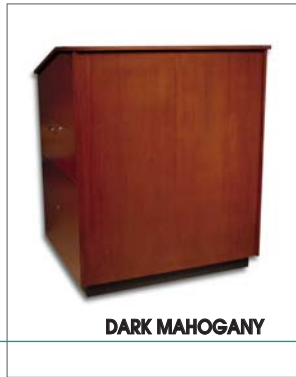

KSI Premier Line Finishes

KSI offers a full selection of finish options to blend with your interior environment. Red oak, maple, mahogany, walnut and cherry wood veneers are available in the standard colors shown here.

KSI offers 100 different laminates to choose from. You can select solid colors, patterns, textures and wood grains to enhance any interior.

All KSI Premier Line lecterns and Presentation Systems Furniture may be modified to suit your requirements.