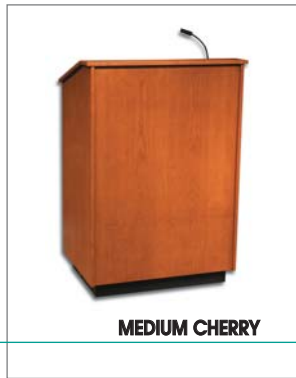

KSI Premier Line Finishes

KSI offers a full selection of finish options to blend with your interior environment. Red oak, maple, mahogany, walnut and cherry wood veneers are available in the standard colors shown here.