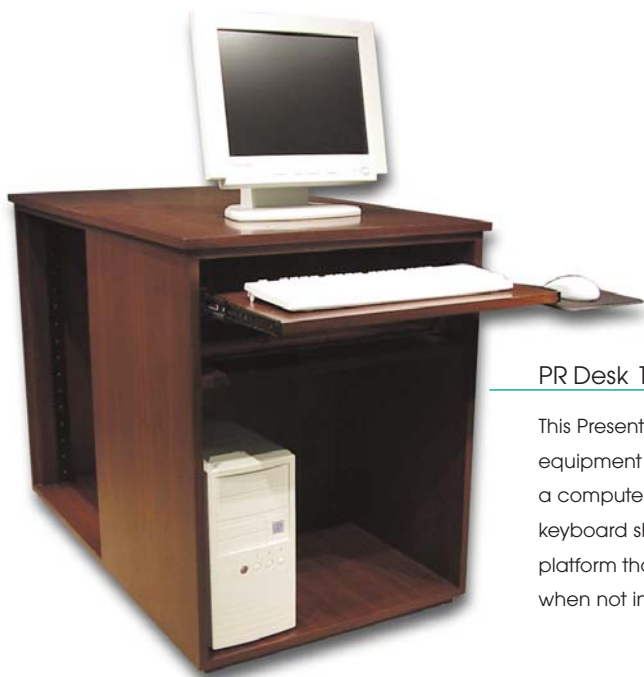

All KSI Premier Line lecterns and Presentation Systems Furniture may be modified to suit your requirements.

KSI Presentation Desks

60 WKSTAT B

Expertly finished in dark mahogany, this 60" desk has it all. Features include front access doors, ventilation fan, two rear rack mount areas, a central storage area, keyboard drawer, a visual presenter drawer, and a well for up to a 17" LCD monitor.

PR Desk 3

Take our 25" Statesman lectern, add a side desk, numerous panel cutouts and a lower storage area, and this one is ready for intense training. Shown in select white maple with KSI clear natural finish.

PR Desk 1

This Presentation Desk features an equipment rack on the left side and a computer area on the right. The keyboard shelf has a swivel mouse platform that folds out of the way when not in use. Finished in walnut.

PR Desk 5

Shown in plain sliced white maple, this Presentation Desk features a three step work surface for a 17" LCD monitor, a 15" LCD monitor and a 10" touch panel. Other features include a side pullout drawer, a keyboard drawer and a lower storage section.