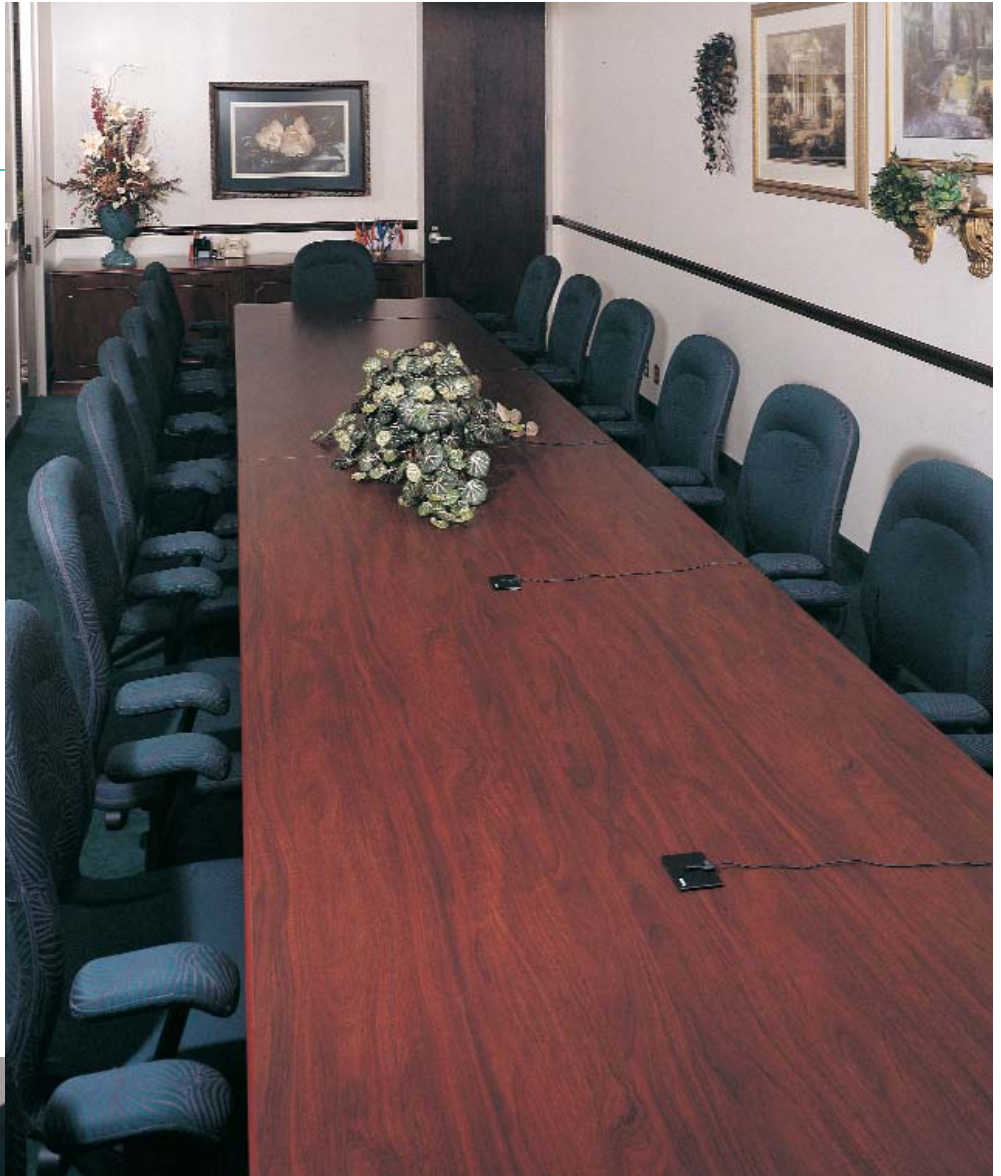

KSI Conference Tables

KSI Conference Tables

fully complement your board room with a large array of shapes and sizes. Sizes from 48" to over 20' are sure to fill any room. Choose from our designs or yours to enhance any interior decor.

Beautiful 20' mahogany conference table. Installation by Ritz AV at the Seventh Day Adventist Headquarters.

RECTANGLE

RACETRACK

ROUNDED RECTANGLE

ROUND

BOAT SHAPE