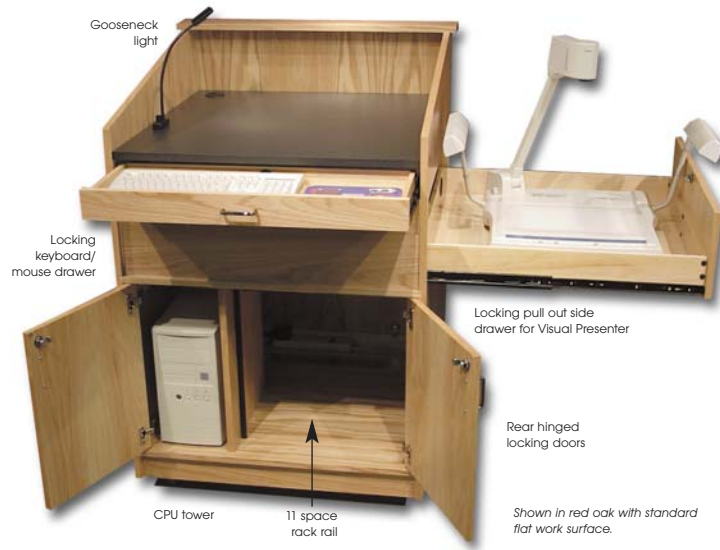

KSI Essential Line Multi-Media Lectern

KSI'S SOLUTIONS FOR TIME SENSITIVE PROJECTS

ESL-32 MULTIMEDIA LECTERN

Our ESL-32 Multimedia Lectern is a perfect choice for instructional environments. The 32" size has the smallest footprint in our Essential Line and will fit even the tightest spaces. By including our most popular integration features, we are able to offer shipment within 30 days, a BIG plus for all of those time sensitive projects.

To order the KSI ESL-32 Multimedia lectern specify a presenter's right or left pull out side drawer (right pull out is standard), specify work surface and cutout options and select red oak or maple with KSI clear natural finish. Optional finishes are available from our selection of Premier finishes (shown on page 24). Charges will apply to optional items/finishes that are selected.

DIMENSIONS

32"w x 32"d x 48"h

STANDARD FEATURES

- framing for CPU tower 9.5" w x 19.5" h
- 6 outlet strip
- electrical inlet on presenter's right
- ventilation fan on presenter's right
- high intensity dimmable gooseneck light
- locking keyboard/mouse drawer 30" w x 9" d x 2" h
- rear hinged doors - (2 doors) - locking
- pull out side drawer - locking 27" w x 27 3/8" d x 8" h
- 3.5" full recessed casters
- flat work surface
- rack rail in lower section - 11 spaces
- removable front access panel for the lower section

STANDARD FINISH

A-1 grade plain sliced red oak or maple with KSI clear natural finish

OPTIONS

- Any KSI Standard Premier Finish on page 24
- 9° single slope work surface *or*
- two step work surface (rear sloped portion for monitor & touch panels. Forward section is flat)
- cutout for a panel mount LCD monitor (proper fit is not guaranteed unless the monitor is shipped to KSI for mounting)
- cutout for touch screen or interface device (specify device)
- adjustable rack shelf - quantity: 1, 2, 3
- See pgs 26-27 for work surface options