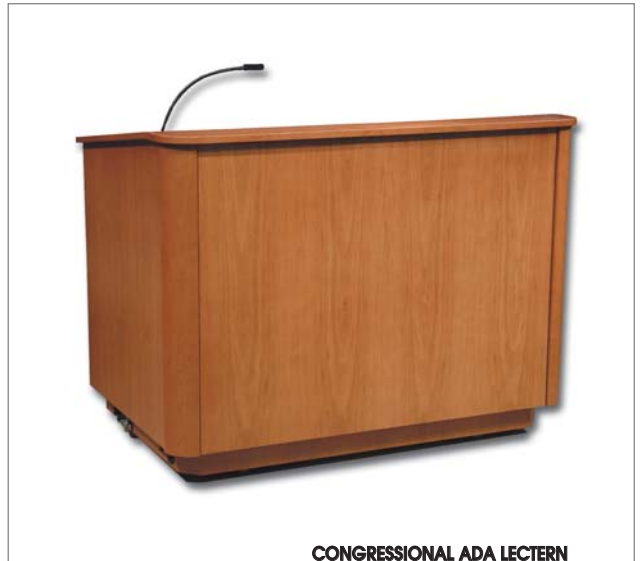

CONGRESSIONAL ADA LECTERN

MODEL NUMBER

L-500-48-ADA
Delegate Style

**EXTERNAL DIMENSIONS
HxWxD**

36" x 48" x 30"
up to
48" x 48" x 30"

**WORK SURFACE DIMENSIONS
WxD**

46.5" x 28"

MODEL NUMBER

L-200-48/30 ADA
Congressional Style

**EXTERNAL DIMENSIONS
HxWxD**

36" x 48" x 30"
up to
48" x 48" x 30"

**WORK SURFACE DIMENSIONS
WxD**

46.5" x 28"

The L-500-48/30 ADA style Delegate Lectern is shown here in plain sliced maple with a clear finish. Shown with optional Flip up flip down side shelf

The L-200-48/30 ADA style Congressional Lectern is shown here in plain sliced natural cherry. Shown with recessed swivel casters.