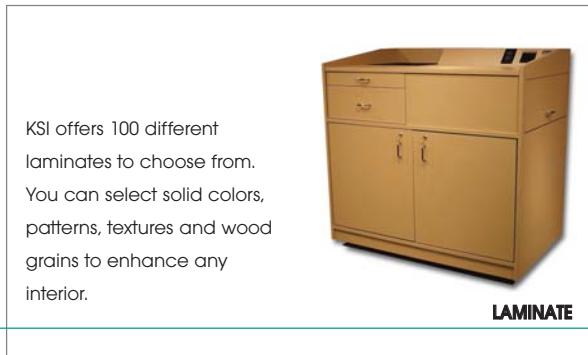

# KSI Premier Line Finishes

KSI offers a full selection of finish options to blend with your interior environment. Red oak, select white maple, cherry, mahogany and walnut wood veneers are available in the standard colors shown here. Options include custom color matching and special order wood species. We can also supply you with a control color sample for your approval prior to finishing your custom color match. Since wood is a natural product, the grain, texture, color and porosity of each piece will vary and an exact color match cannot be guaranteed.

**MEDIUM/DARK OAK**

**SELECT WHITE MAPLE**

**DARK MAHOGANY**

**WALNUT/DARK WALNUT**

**RED WALNUT**

**NATURAL CHERRY**

**MEDIUM CHERRY**

**BURNT CHERRY**

**DARK CHERRY**

**BLACK ACRYLIC LACQUER**

KSI offers 100 different laminates to choose from. You can select solid colors, patterns, textures and wood grains to enhance any interior.

**LAMINATE**

All KSI Premier Line lecterns and Presentation Systems Furniture may be modified to suit your requirements.