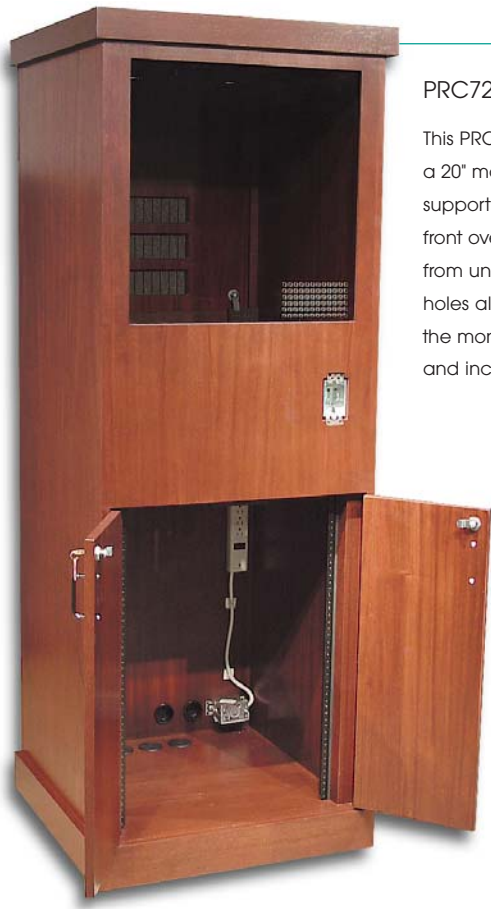

PR-20

This Congressional mobile cart in cherry contains swivel casters, adjustable shelves and rear locking doors.

Credenza 6

This 72" Statesman Credenza features three sections with ventilation fans for all of your equipment needs. The outside areas are for rack mount equipment. The center section contains adjustable shelves for storage and other equipment. Full recessed swivel casters make this unit easy to move. The finish is KSI's medium oak.

PR Cart 11

This PR cart is a companion piece to the rack shown above. Pocket doors, adjustable shelves and a storage drawer keep all your equipment organized. Recessed swivel casters make it easy to move. Finish is select white maple with a bull nosed laminate top.

PR Cart 14

Shown in dark cherry, this PR cart features a rear pullout keyboard shelf, 11 rack spaces, a CPU section, removable front access panel, and swivel casters.

All KSI Premier Line lecterns and Presentation Systems Furniture may be modified to suit your requirements.

KSI Carts, Credenzas and Consoles

PRC72M

This PRC AV Console is designed for a 20" monitor and the necessary support equipment. A plexiglass front over the monitor protects it from unauthorized use, and the holes allow audio to be heard from the monitor. The rear is ventilated and includes an electrical inlet.