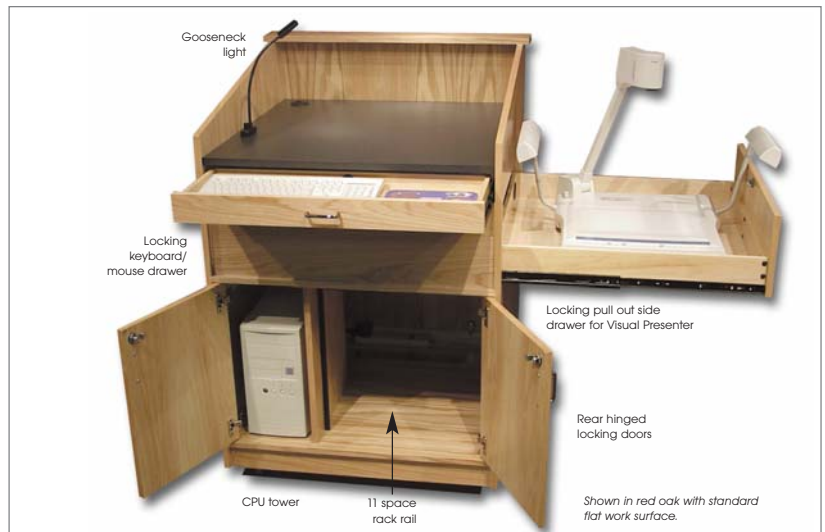

# KSI *Essential Line Multi-Media Lectern*

KSI'S SOLUTIONS FOR TIME SENSITIVE PROJECTS

**ESL-32 MULTIMEDIA LECTERN**

Our ESL-32 Multimedia Lectern is a perfect choice for instructional environments. The 32" size has the smallest footprint in our Essential Line and will fit even the tightest spaces. By including our most popular integration features, we are able to offer shipment within 30 days, a BIG plus for all of those time sensitive projects.

To order the KSI ESL-32 Multimedia lectern select a finish as shown on page 26, specify a presenters right or left pull out side drawer (right pull out is standard), and specify the work surface and cutout options. All you have to do now is clear a space for your new KSI ESL-32 Multimedia Lectern.

**DIMENSIONS**

32" w x 32" d x 48" h

**STANDARD FEATURES**

- framing for CPU tower 9.5" w x 19.5" h
- 6 outlet strip
- electrical inlet on presenter's right
- ventilation fan on presenter's right
- high intensity dimmable gooseneck light
- locking keyboard/mouse drawer 30" w x 9" d x 2" h
- rear hinged doors - ( 2 doors ) - locking
- pull out side drawer - locking 27" w x 27 3/8" d x 8" h
- 3.5" full recessed casters
- flat work surface
- rack rail in lower section - 11 spaces
- removable front access panel for the lower section

**STANDARD FINISH**

A-1 grade plain sliced red oak with clear KSI finish

**OPTIONS**

- Any KSI Standard Finish on page 26
- 9° single slope work surface *or*
- two step work surface (rear sloped portion for monitor & touch panels. Forward section is flat)
- cutout for a panel mount LCD monitor (proper fit is not guaranteed unless the monitor is shipped to KSI for mounting)
- cutout for touch screen or interface device (specify device)
- adjustable rack shelf - quantity: 1, 2, 3